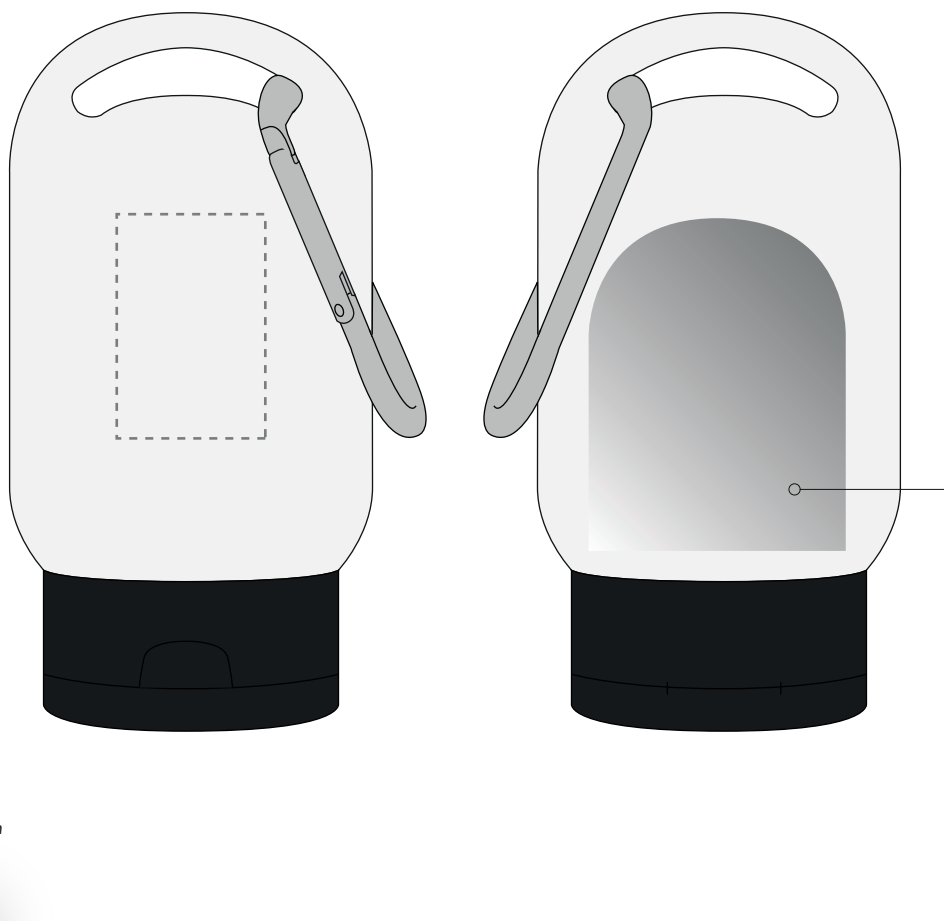

Your Ref:  
Our Ref:

Quantity:  
Version: 1

Product Code: RC0129  
Product Colour: BLACK

**PRINTING CONCERNS:**

We stock this item in the following colours

**PANTONE REFERENCE(S)**

 Full colour printing

ARTWORK SCALE 100%  
Max print area: 20mm x 30mm

Ingredient sticker on the rear  
(34mm x 44mm)

Product Image for visualisation  
- colours may vary

The dashed line is to demonstrate print area and will not appear on your printed item

**PLEASE NOTE:**

- All colours including print and product are for visual purposes only and should not be regarded as the actual colour of the product and print.
- Some products may vary from batch to batch and may differ from previous orders.
- The colour and texture of a product can also have an effect on the final print colour.
- By approving this order we accept that you understand these terms.